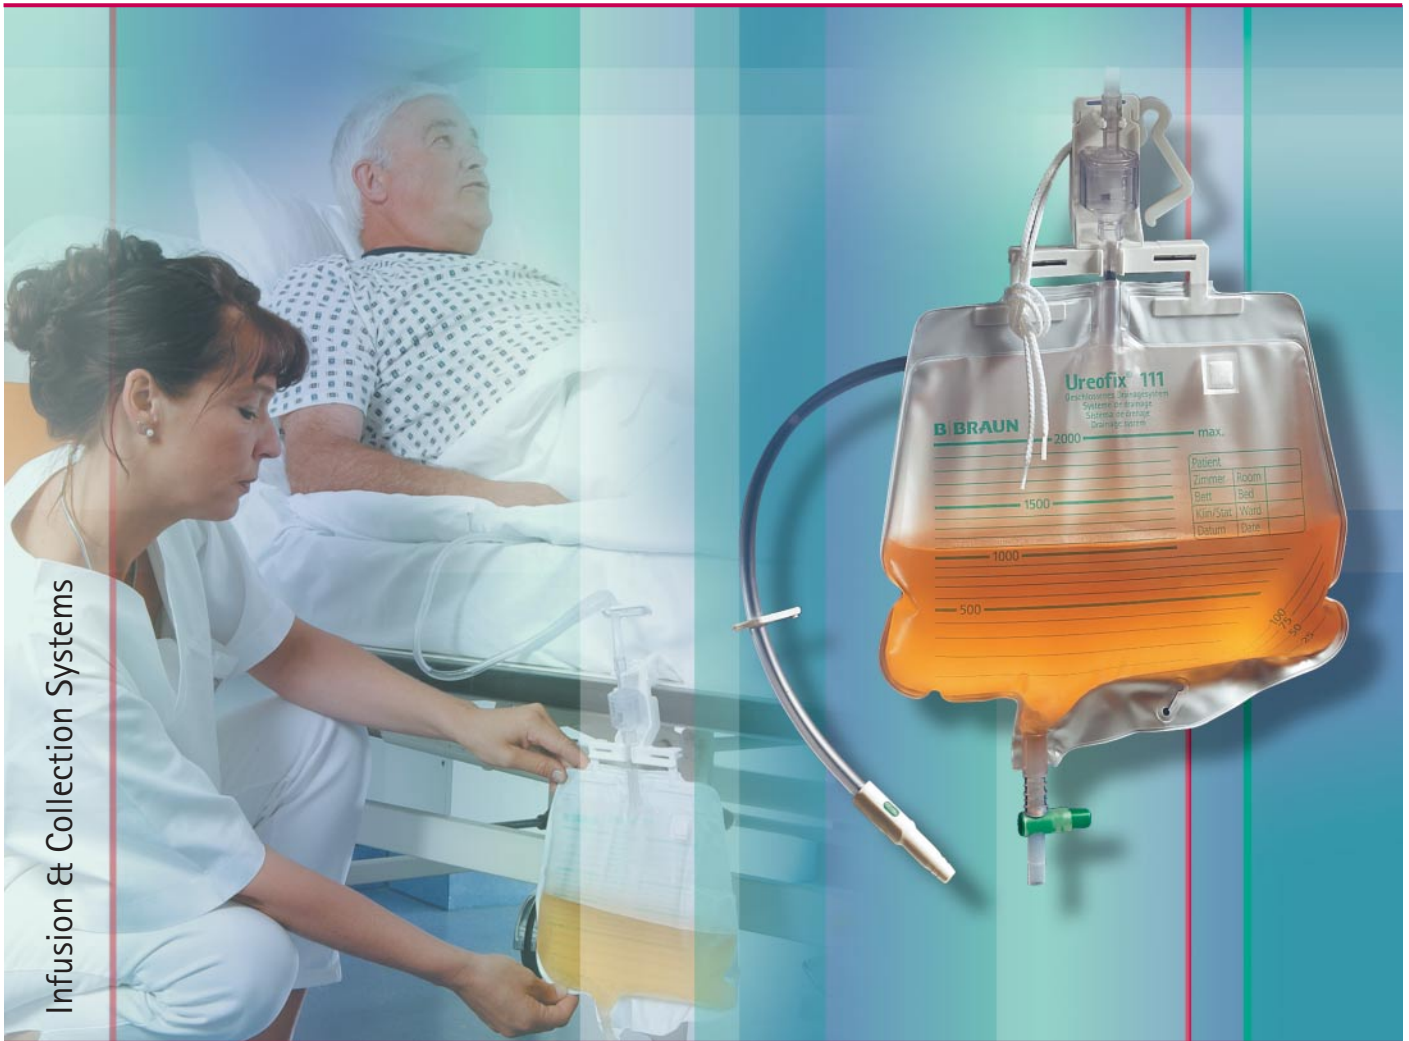

Ureofix[®] 111

Closed urine drainage system
with bottom outlet

- Remarkable reduction of urinary tract infections due to proper function of drip-chamber, antireflux-valve and slide-clamp.
- Agreeable handling for patients and personnel due to the all-purpose bedframe hooks and the hygienic use of the bottom outlet.

Integrated non-return valve

- prevents reflux of urine into the drip chamber and the tubing

Pasteur's way comprising drip chamber, non-return valve and slide clamp for tubing

- designed to prevent retrograde tracking of infection with catheterized patients

Suspension

Fixation bracket with high elasticity, rectangular locking position, cord and a bedside fixation plate facilitate

- single-handed use
- safe suspension to almost all types of bed frames
- multiple suspension possibilities

Bottom outlet

Its large bore internal diameter and the length of the outlet allow for:

- a quick and efficient emptying process
- free flowing of coagulants
- contamination-free single-handed operation

Presentation